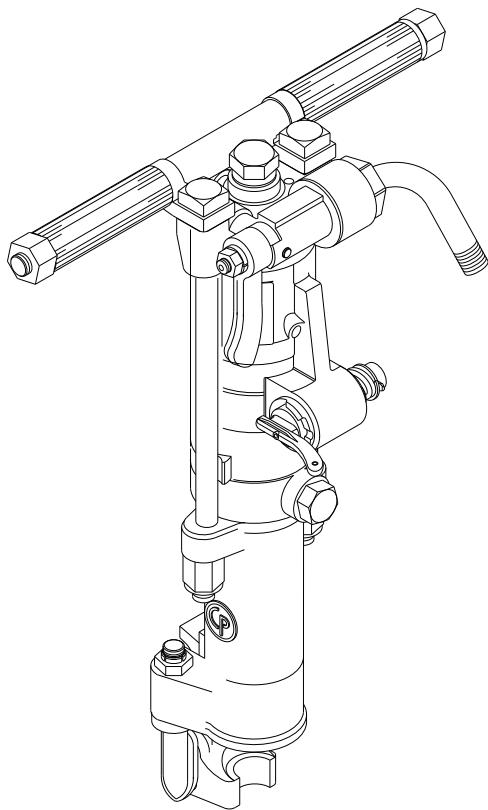

Spare Parts List

CP 0032 Rock Drill

EXPLODED VIEW OF CP 0032

Ref. No.	Ordering No.	Qty.	Description
1	R086623	2	Bolt - Thru
2	R005742	3	Nut - Elastic stop (5/8" - 11)
3	R075419	2	Grip - Handle
4	R086608	1	Bracket - Handle
5	R076172	1	Liner - Handle
6	R000142	1	Washer - Handle bolt key
7	R076173	1	Bolt - Handle
8	R076793	1	Plug - Air tube
9	R000537	2	Gasket - Tube plug
10	R077184	1	Tube - Air
11	R075449	1	Washer - Air tube
12	R075099	1	Rubber - Air tube
13	R075802	1	Pin - Valve plunger
14	R076372	1	Plug - Water valve
15	R079130	1	Water valve port plug complete (Includes item No. 16 & 17)
16		1	Water valve port plug
17	C079489	1	O-ring
18	R087948	1	Backhead (Includes item No. 19, 20 & 94)
19	R098054	1	Bushing - Water valve
20		1	Backhead
21	C068064	2	Plug Pipe (1/8")
22	R085671	1	Spring - Valve plunger
23	R086627	1	Plunger - Throttle valve
24	C068799	1	Plug - Pipe (1/4")
25	P002149	1	Nut - Hex. (Thin 1/2" -20)
26	C036717	1	Lock washer - Valve handle (1/2")
27	R079124	1	Handle - Throttle valve
28	H0979432	1	Gasket
29	R086628	1	Valve - Throttle
30	P103521	1	O-ring
31	R075265	1	Swivel - Air inlet
32	R005584	1	Screen - Air inlet
33	R110317	1	O-ring
34	R000530	1	Nut - Air inlet swivel
35	R075267	4	Pawl
36	R086654	4	Spring - Pawl
37	R086622	1	Bar - Rifle
38	R076194	1	Ring - Ratchet
39	R098085	1	Bushing - Valve guide
40	R075772	1	Pin - Valve case dowel
41	R076263	1	Valve
42	R076264	1	Case - Valve
43	R098084	1	Plug - Oil regulating
44	R085625	1	Stem - Oil regulating
45	R075839	1	Nut - Rifle bar (Steel)
46	R075826	1	Nut - Rifle bar (Bronze)
47	R000088	1	Piston
48	R087990	1	Cylinder (Includes item No. 49 & 50)
49		1	Cylinder
50	R086611	1	Bushing - Blower valve
51	R086612	1	Valve - Blower
52	R075777	1	Washer - Blower valve
53	R075778	1	Spring - Blower valve
54	R075780	1	Washer - Valve spring
55	R076266	1	Pin - Spring
56	R085611	1	Plug - Oil (Includes item No. 57 & 58)
57	R091176	1	Gasket - Oil plug
58		1	Plug - Oil
59	R042161	1	Bushing - Cylinder
60	R086733	1	Nut - Chuck rotation
94	R137738	1	Bushing - Blow tube