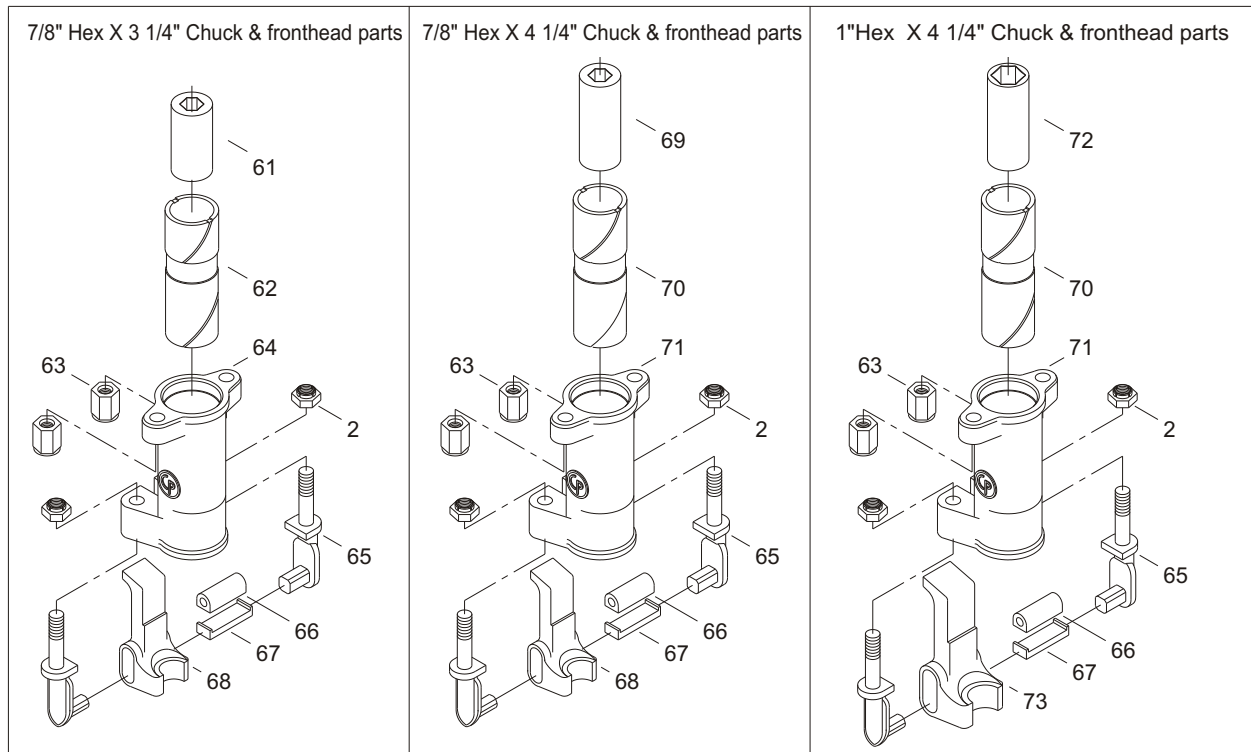

EXPLODED VIEW OF CP 0032

Ref. No.	Ordering No.	Qty.	Description
7/8" Hex X 3 1/4" Chuck & fronthead parts			
61	R099374	1	Chuck (7/8" Hex. x 3 1/4")
62	R041321	1	Sleeve - Chuck (7/8" x 3 1/4")
63	R085756	2	Nut - Thru Bolt
64	R041320	1	Fronthead (7/8" Hex. x 3 1/4")
65	R093896	2	Trunnion - Retainer
66	R093897	1	Buffer - Retainer
67	R093898	1	Retainer - Latch shoe
68	R093913	1	Retainer (7/8" Hex.)
7/8" Hex X 4 1/4" Chuck & fronthead parts			
69	R093891	1	Chuck (7/8" Hex. x 4 1/4")
70	R041324	1	Sleeve - Chuck (7/8" x 4 1/4" & 1" x 4 1/4")
63	R085756	2	Nut - Thru Bolt
71	R041323	1	Fronthead (7/8" x 4 1/4" & 1" x 4 1/4")
65	R093896	2	Trunnion - Retainer
66	R093897	1	Buffer - Retainer
67	R093898	1	Retainer - Latch shoe
68	R093913	1	Retainer (7/8" Hex.)
1" Hex X 4 1/4" Chuck & fronthead parts			
72	R093890	1	Chuck (1" Hex. x 4 1/4")
70	R041324	1	Sleeve - Chuck (7/8" x 4 1/4" & 1" x 4 1/4")
63	R085756	2	Nut - Thru Bolt
71	R041323	1	Fronthead (7/8" x 4 1/4" & 1" x 4 1/4")
65	R093896	2	Trunnion - Retainer
66	R093897	1	Buffer - Retainer
67	R093898	1	Retainer - Latch shoe
73	R093895	1	Retainer (1" Hex.)
74	R125569	1	Muffler assembly complete (Includes item No.57, 75, 76, 77,79 & 24)
75		1	Hood - Muffler (Left)
76		1	Hood - Muffler (Right)
77	R117415	8	Screw (5/16 - 24x3/4)
78	R124145	1	Cap - Filter complete (Includes item No. 24, 57 & 79)
79		1	Cap - Filter
Kit for conversion to wet model			
80	R147457	1	Kit - Wet & water connection (Includes item No. 81, 82, 83,84, 85, 86, 87, 88, 89, 90, 91, 91, 92 & 93)
81		1	Valve - Water
82		1	Nipple - Hose
83		2	Clamp - Punch lock
84		1	Hose (1/2" X 12" Long)
85		1	Nut - Water inlet swivel
86		1	Swivel - Water inlet
87		1	Gasket - Swivel
88		1	Retainer - Water strainer
89		1	Strainer - Water
90		1	Spud - Water Inlet
91	R092420	1	Tube - Water
92	C087316	1	O-ring
93	R085627	1	Plug - Blower port