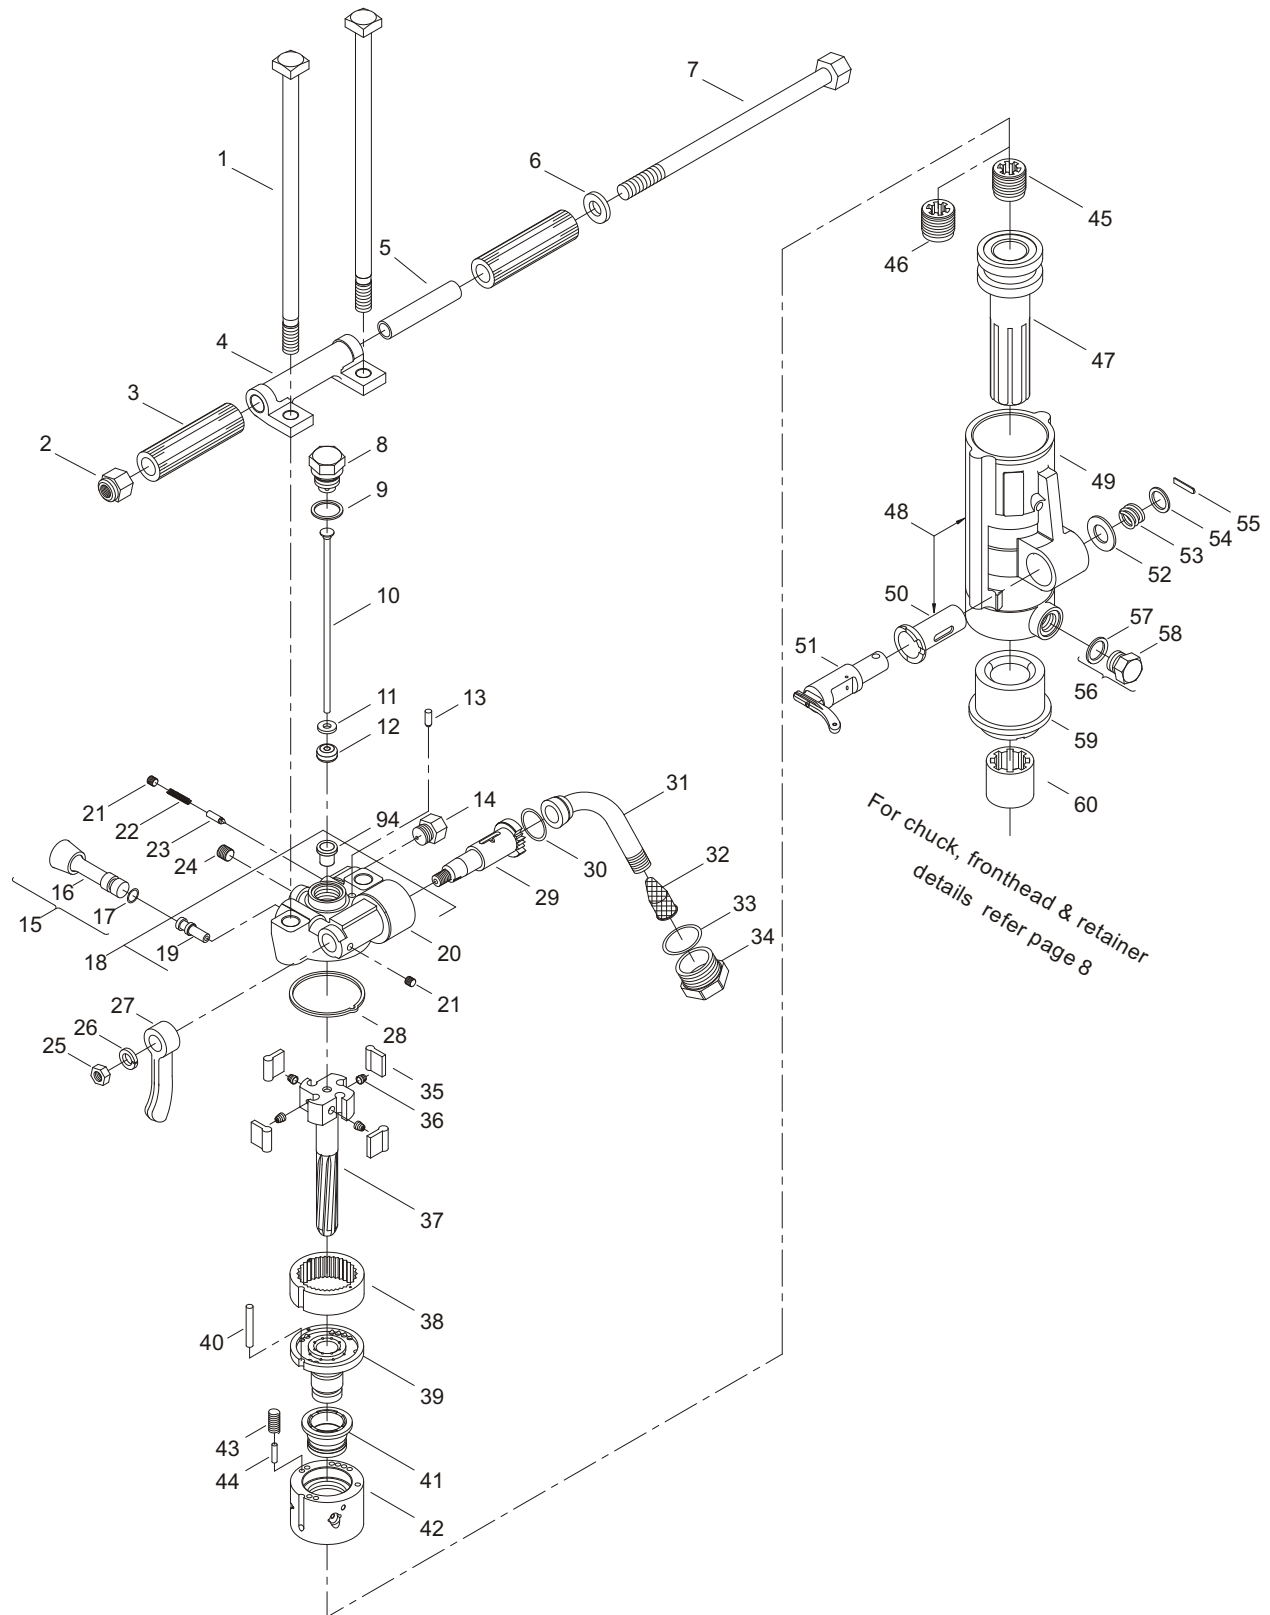

Spare Parts List

CP 0032 Rock Drill

EXPLODED VIEW OF CP 0032

Ref. No.	Ordering No.	Qty.	Description
1	R086623	2	Bolt - Thru
2	R005742	3	Nut - Elastic stop (5/8" - 11)
3	R075419	2	Grip - Handle
4	R086608	1	Bracket - Handle
5	R076172	1	Liner - Handle
6	R000142	1	Washer - Handle bolt key
7	R076173	1	Bolt - Handle
8	R076793	1	Plug - Air tube
9	R000537	2	Gasket - Tube plug
10	R077184	1	Tube - Air
11	R075449	1	Washer - Air tube
12	R075099	1	Rubber - Air tube
13	R075802	1	Pin - Valve plunger
14	R076372	1	Plug - Water valve
15	R079130	1	Water valve port plug complete (Includes item No. 16 & 17)
16		1	Water valve port plug
17	C079489	1	O-ring
18	R087948	1	Backhead (Includes item No. 19, 20 & 94)
19	R098054	1	Bushing - Water valve
20		1	Backhead
21	C068064	2	Plug Pipe (1/8")
22	R085671	1	Spring - Valve plunger
23	R086627	1	Plunger - Throttle valve
24	C068799	1	Plug - Pipe (1/4")
25	P002149	1	Nut - Hex. (Thin 1/2" -20)
26	C036717	1	Lock washer - Valve handle (1/2")
27	R079124	1	Handle - Throttle valve
28	H0979432	1	Gasket
29	R086628	1	Valve - Throttle
30	P103521	1	O-ring
31	R075265	1	Swivel - Air inlet
32	R005584	1	Screen - Air inlet
33	R110317	1	O-ring
34	R000530	1	Nut - Air inlet swivel
35	R075267	4	Pawl
36	R086654	4	Spring - Pawl
37	R086622	1	Bar - Rifle
38	R076194	1	Ring - Ratchet
39	R098085	1	Bushing - Valve guide
40	R075772	1	Pin - Valve case dowel
41	R076263	1	Valve
42	R076264	1	Case - Valve
43	R098084	1	Plug - Oil regulating
44	R085625	1	Stem - Oil regulating
45	R075839	1	Nut - Rifle bar (Steel)
46	R075826	1	Nut - Rifle bar (Bronze)
47	R000088	1	Piston
48	R087990	1	Cylinder (Includes item No. 49 & 50)
49		1	Cylinder
50	R086611	1	Bushing - Blower valve
51	R086612	1	Valve - Blower
52	R075777	1	Washer - Blower valve
53	R075778	1	Spring - Blower valve
54	R075780	1	Washer - Valve spring
55	R076266	1	Pin - Spring
56	R085611	1	Plug - Oil (Includes item No. 57 & 58)
57	R091176	1	Gasket - Oil plug
58		1	Plug - Oil
59	R042161	1	Bushing - Cylinder
60	R086733	1	Nut - Chuck rotation
94	R137738	1	Bushing - Blow tube