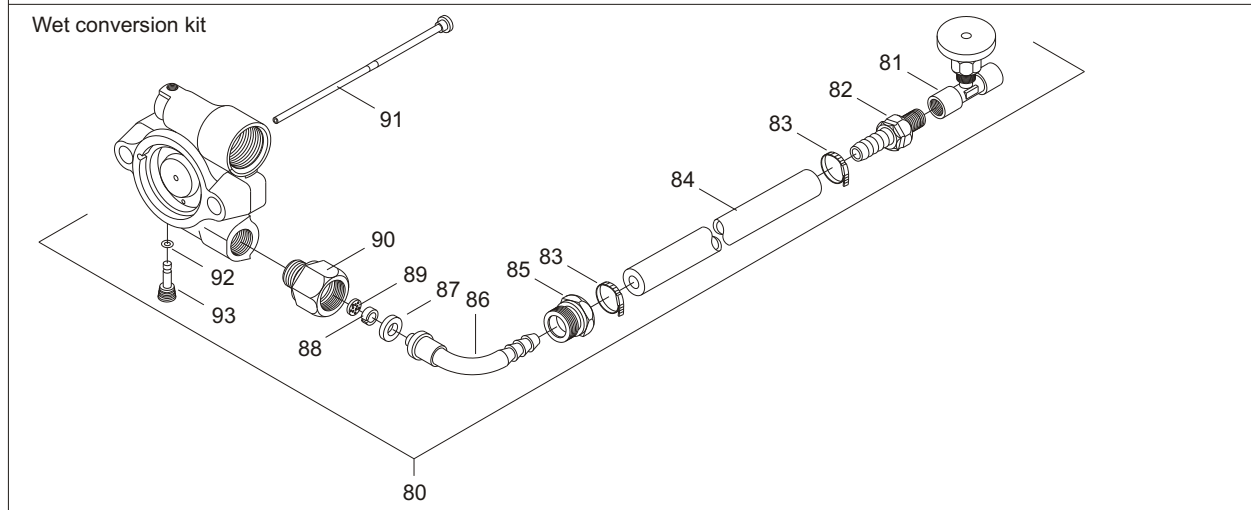

EXPLODED VIEW OF CP 0032

Ref. No.	Ordering No.	Qty.	Description
7/8" Hex X 3 1/4" Chuck & fronthead parts			
61	R099374	1	Chuck (7/8" Hex. x 3 1/4")
62	R041321	1	Sleeve - Chuck (7/8" x 3 1/4")
63	R085756	2	Nut - Thru Bolt
64	R041320	1	Fronthead (7/8" Hex. x 3 1/4")
65	R093896	2	Trunnion - Retainer
66	R093897	1	Buffer - Retainer
67	R093898	1	Retainer - Latch shoe
68	R093913	1	Retainer (7/8" Hex.)
7/8" Hex X 4 1/4" Chuck & fronthead parts			
69	R093891	1	Chuck (7/8" Hex. x 4 1/4")
70	R041324	1	Sleeve - Chuck (7/8" x 4 1/4" & 1" x 4 1/4")
63	R085756	2	Nut - Thru Bolt
71	R041323	1	Fronthead (7/8" x 4 1/4" & 1" x 4 1/4")
65	R093896	2	Trunnion - Retainer
66	R093897	1	Buffer - Retainer
67	R093898	1	Retainer - Latch shoe
68	R093913	1	Retainer (7/8" Hex.)
1" Hex X 4 1/4" Chuck & fronthead parts			
72	R093890	1	Chuck (1" Hex. x 4 1/4")
70	R041324	1	Sleeve - Chuck (7/8" x 4 1/4" & 1" x 4 1/4")
63	R085756	2	Nut - Thru Bolt
71	R041323	1	Fronthead (7/8" x 4 1/4" & 1" x 4 1/4")
65	R093896	2	Trunnion - Retainer
66	R093897	1	Buffer - Retainer
67	R093898	1	Retainer - Latch shoe
73	R093895	1	Retainer (1" Hex.)
74	R125569	1	Muffler assembly complete (Includes item No.57, 75, 76, 77,79 & 24)
75		1	Hood - Muffler (Left)
76		1	Hood - Muffler (Right)
77	R117415	8	Screw (5/16 - 24x3/4)
78	R124145	1	Cap - Filter complete (Includes item No. 24, 57 & 79)
79		1	Cap - Filter
Kit for conversion to wet model			
80	R147457	1	Kit - Wet & water connection (Includes item No. 81, 82, 83,84, 85, 86, 87, 88, 89, 90, 91, 91, 92 & 93)
81		1	Valve - Water
82		1	Nipple - Hose
83		2	Clamp - Punch lock
84		1	Hose (1/2" X 12" Long)
85		1	Nut - Water inlet swivel
86		1	Swivel - Water inlet
87		1	Gasket - Swivel
88		1	Retainer - Water strainer
89		1	Strainer - Water
90		1	Spud - Water Inlet
91	R092420	1	Tube - Water
92	C087316	1	O-ring
93	R085627	1	Plug - Blower port