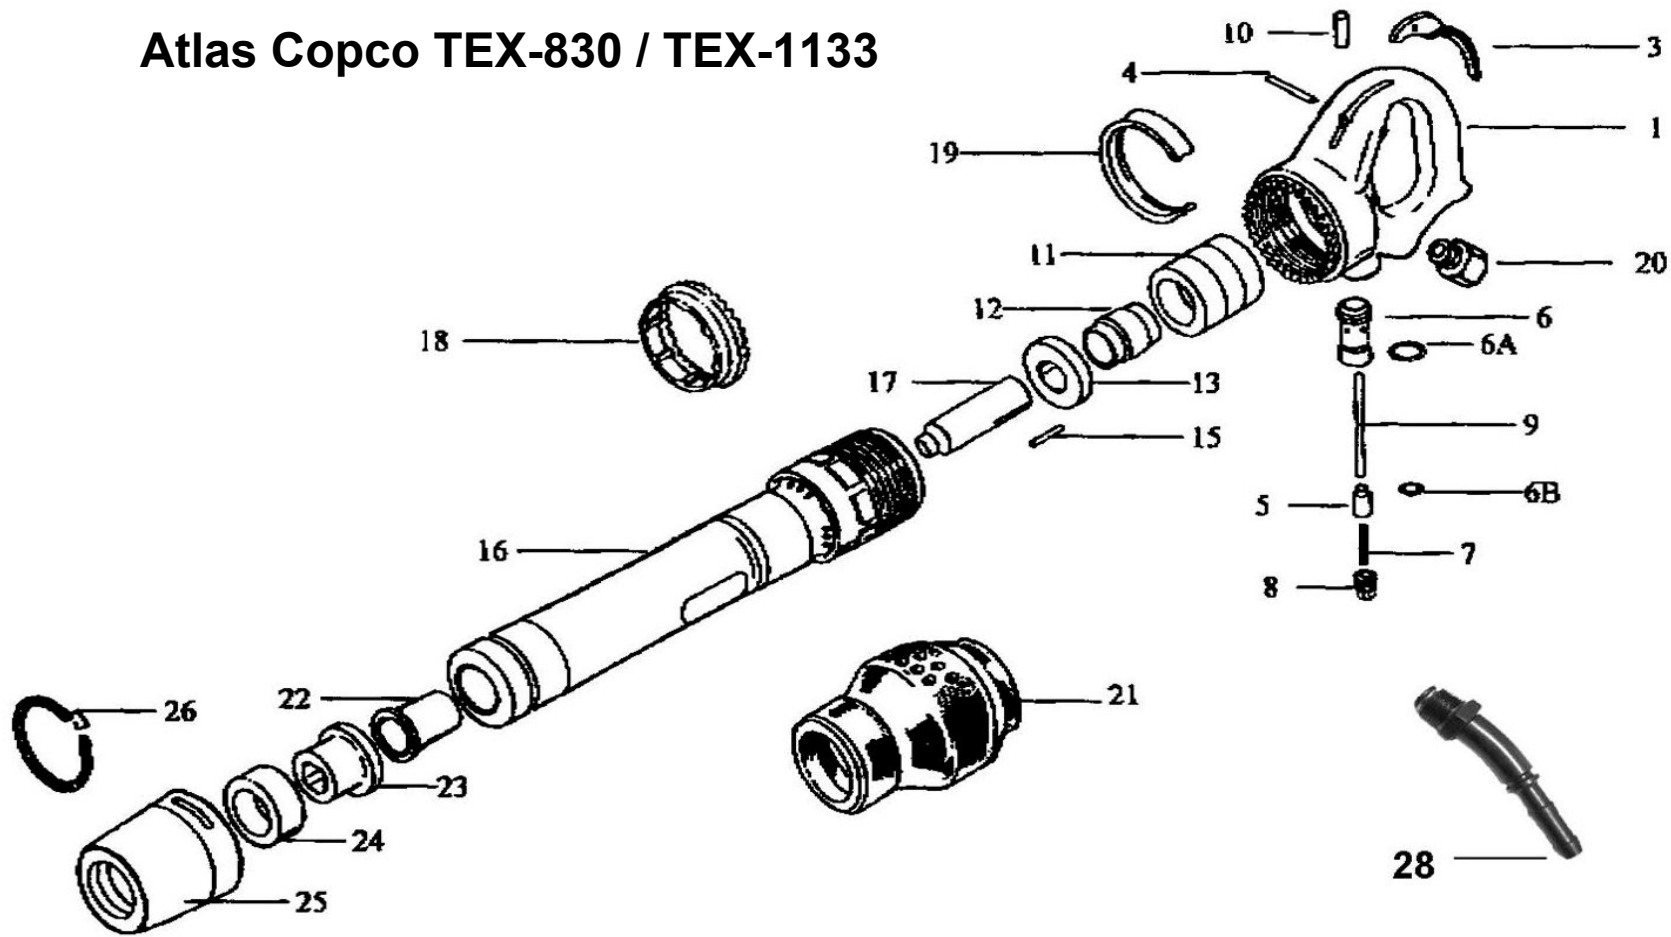

Atlas Copco TEX-830 / TEX-1133

Index #	Part #	Description
1	9245996600	HANDLE BARE
2	9245996610	HANDLE COMPLETE
3	9245996620	THROTTLE LEVER
4	9245996630	THROTTLE LEVER PIN
5	9245996640	THROTTLE VALVE
6	9245996650	THROTTLE VALVE BUSHING
6A	9245996645	O-RING (TV TUBE)
6B	9245996660	O-RING (TV SEAL)
7	9245996670	THROTTLE VALVE SPRING
8	9245996680	THROTTLE VALVE PLUG
9	9245996690	PUSH PIN
10	9245996700	PUSH PIN BUSHING
11	9245996710	VALVE BOX
12	9245996720	VALVE
13	9245996730	VALVE COVER FRONT
14	9245996740	VALVE ASSY COMPLETE

15	9245996750	VALVE DOWEL PIN
16	9245996765	CYLINDER (TEX-830R)
16L	9245996775	CYLINDER (TEX-1133R)
16S	9245998982	CYLINDER (TEX-626R)
17	9245996785	RETAINED PISTON (626R/830R)
17L	9245996795	RETAINED PISTON (1133R)
18	9245996800	HANDLE LOCK RING
19	9245996810	HANDLE LOCK SPRING
21	9245996830	MUFFLER
22	9247985510	UPPER SLEEVE
23	9247985520	LOWER SLEEVE
24	9247985530	POLY BUMPER
25	9247985500	RETAINER
26	9247985490	RETAINER SPRING
27	9245996840	MUFFLER CLAMP
28	9245996850	SWIVEL (1/2" MPT x 1/2" BARB)