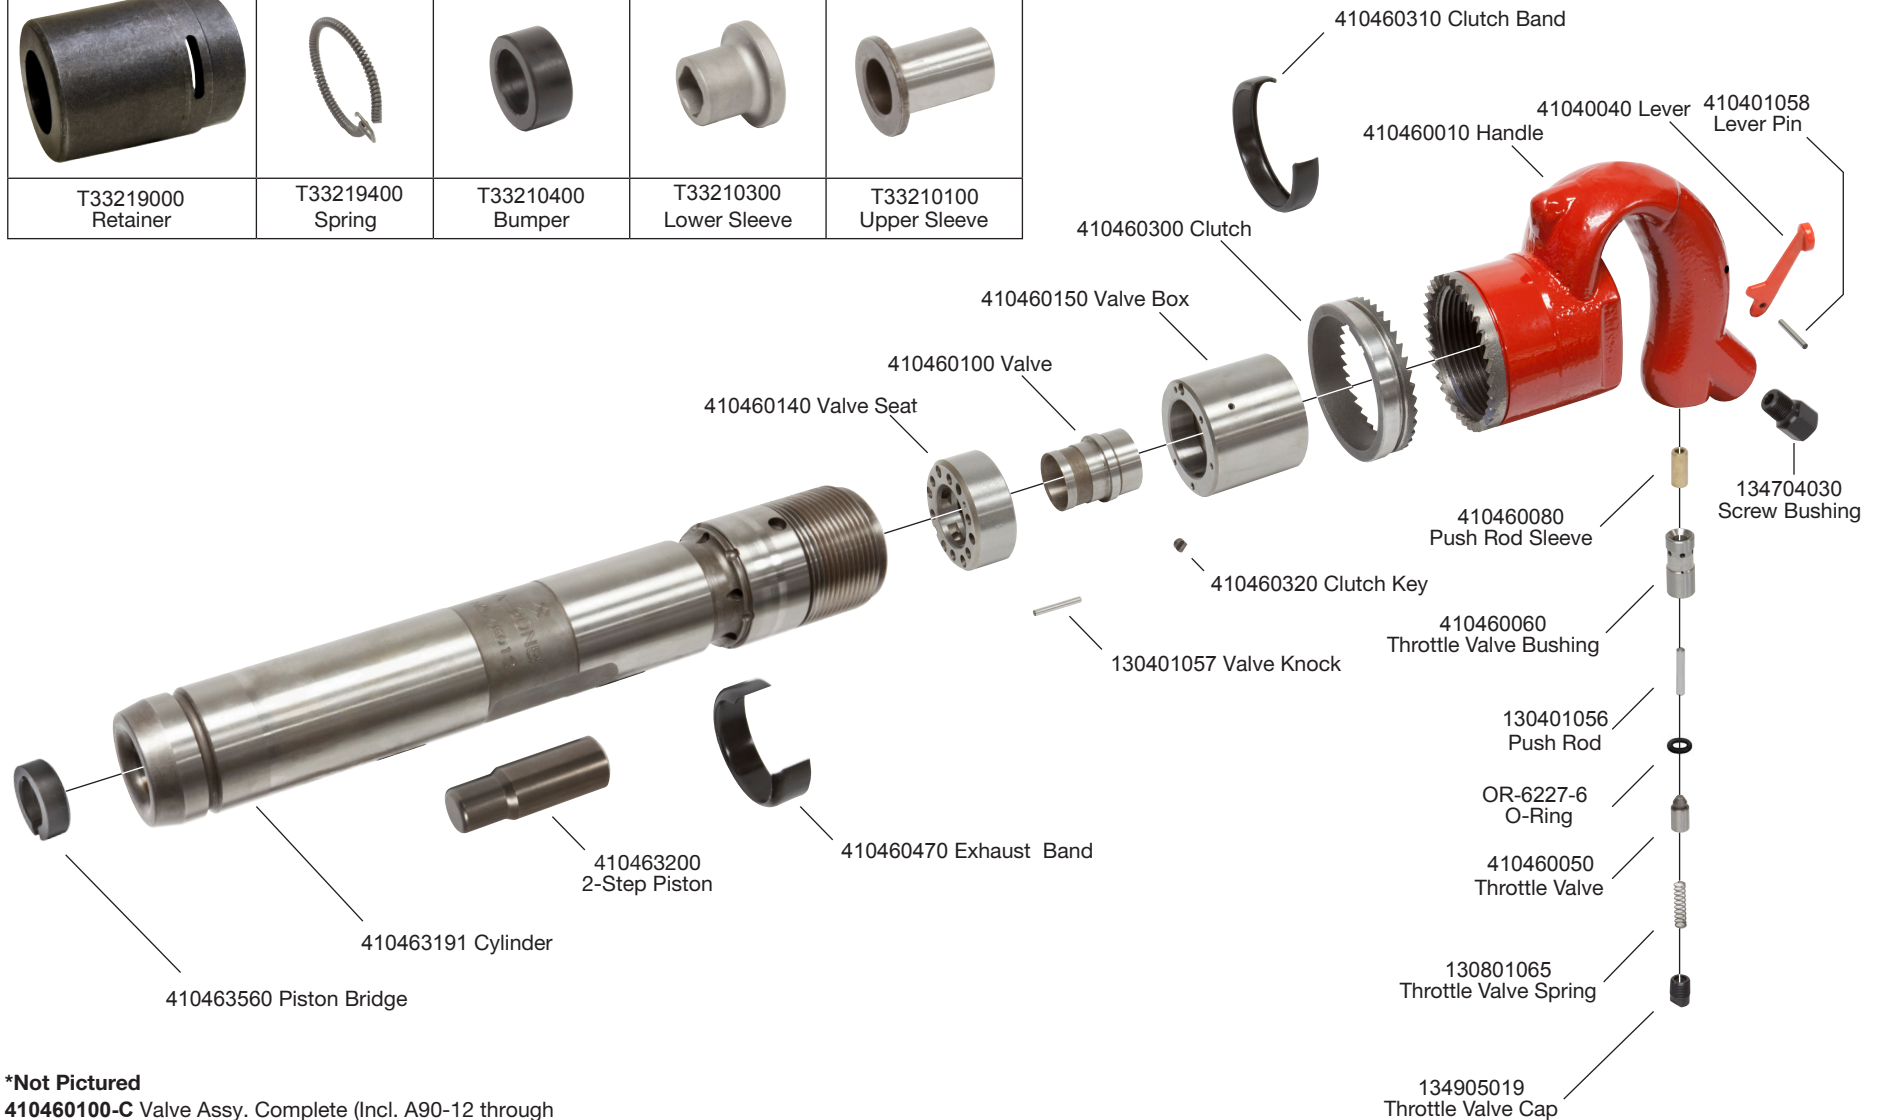

A90N/A91/RB91 Rivet Buster 2000 Series Jumbo

				
T33219000 Retainer	T33219400 Spring	T33210400 Bumper	T33210300 Lower Sleeve	T33210100 Upper Sleeve

***Not Pictured**

410460100-C Valve Assy. Complete (Incl. A90-12 through A90-15) 410460001D Handle Complete (Incl. A90-01 through A90-10)