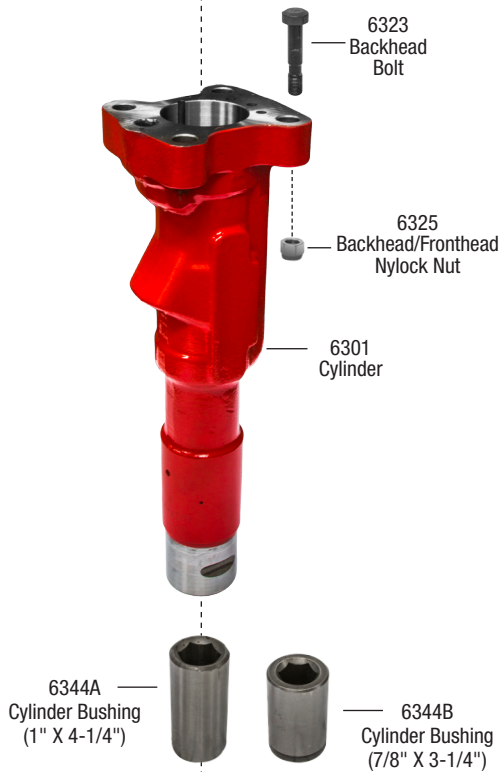

30-78 7/8" x 3-1/4" 30 lb Pavement Breaker

30-1 1" x 4-1/4" 30 lb Pavement Breaker

Complete Fronthead Assy 6321-C