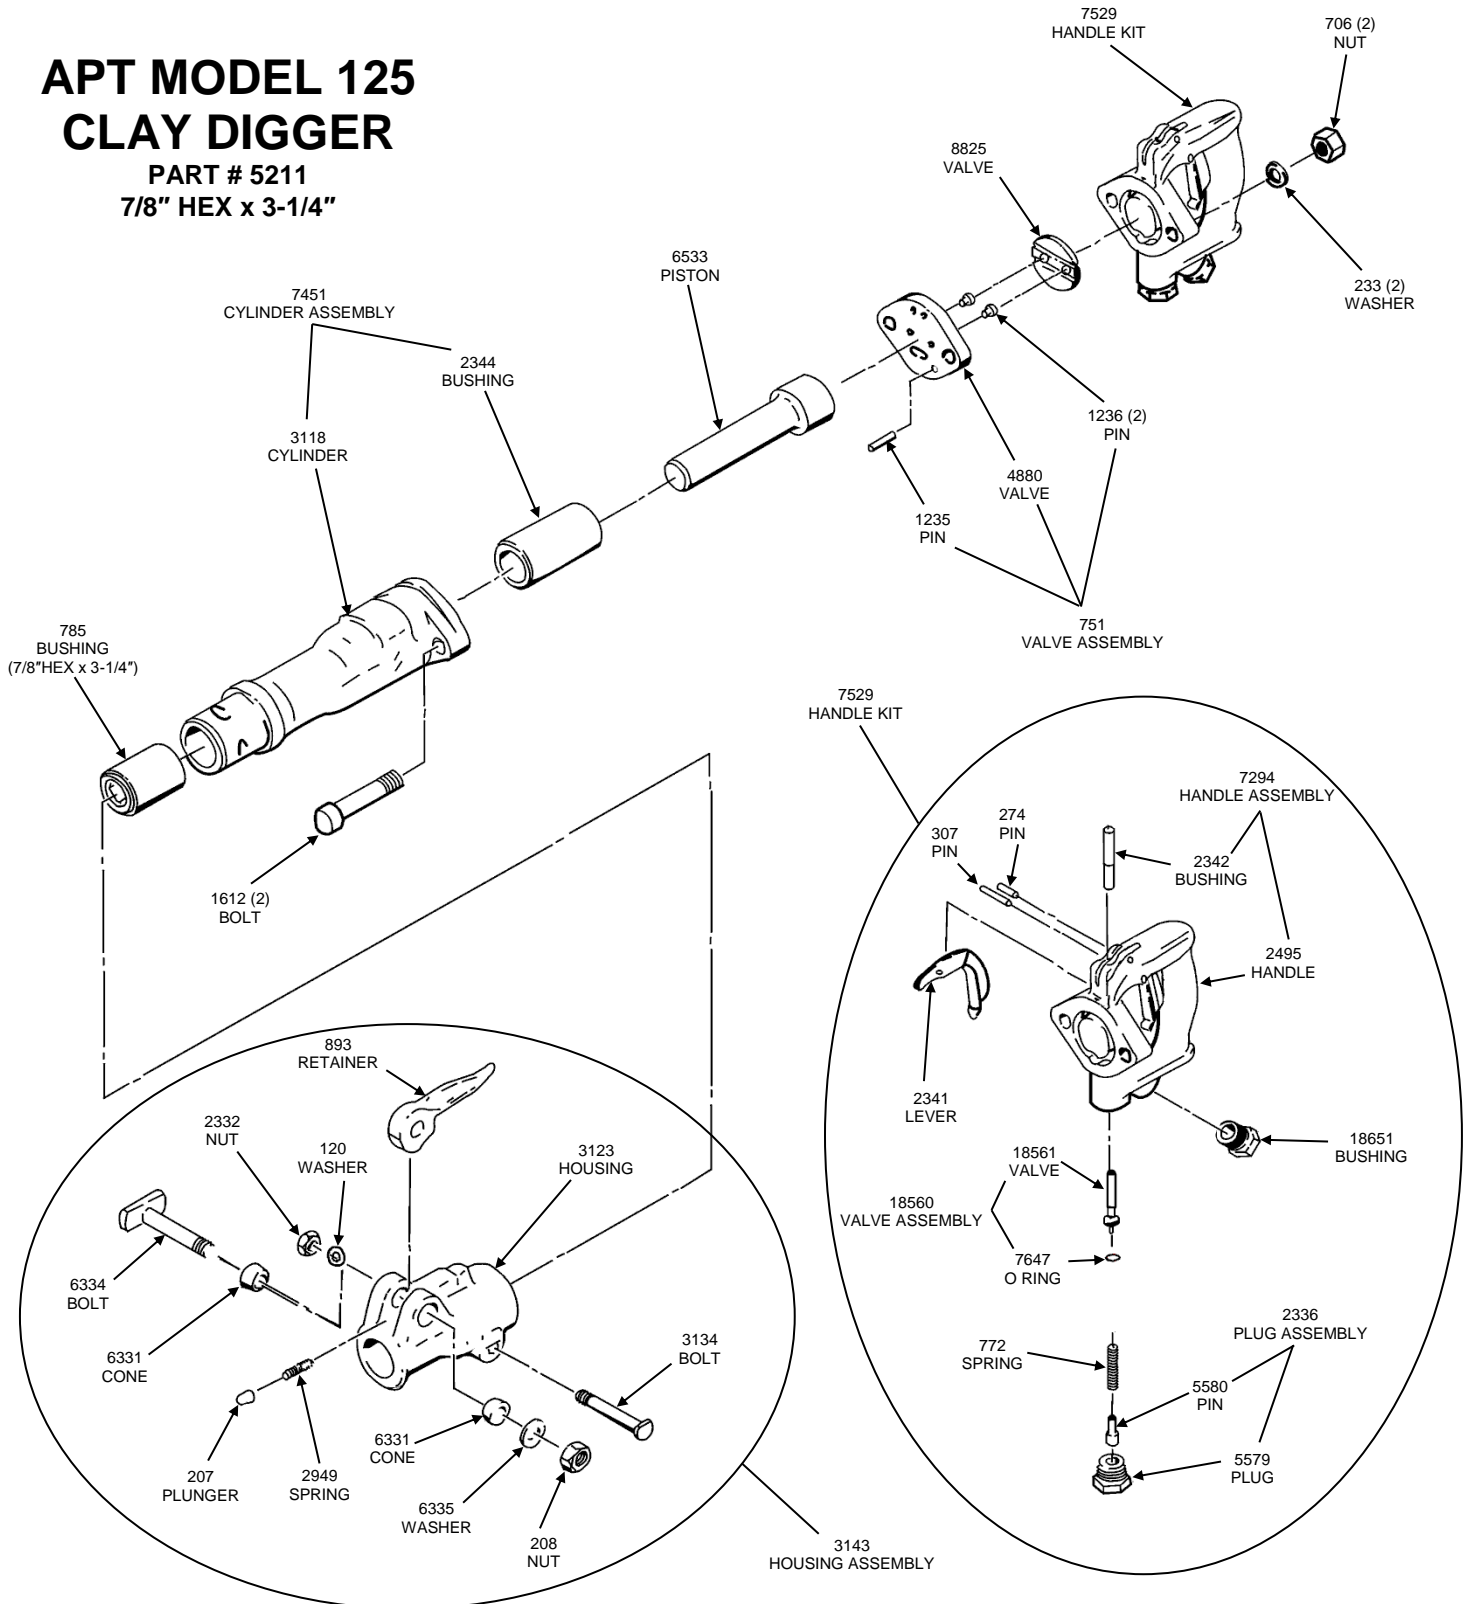

American Pneumatic Tools

APT MODEL 125 CLAY DIGGER PART # 5211 7/8" HEX x 3-1/4"