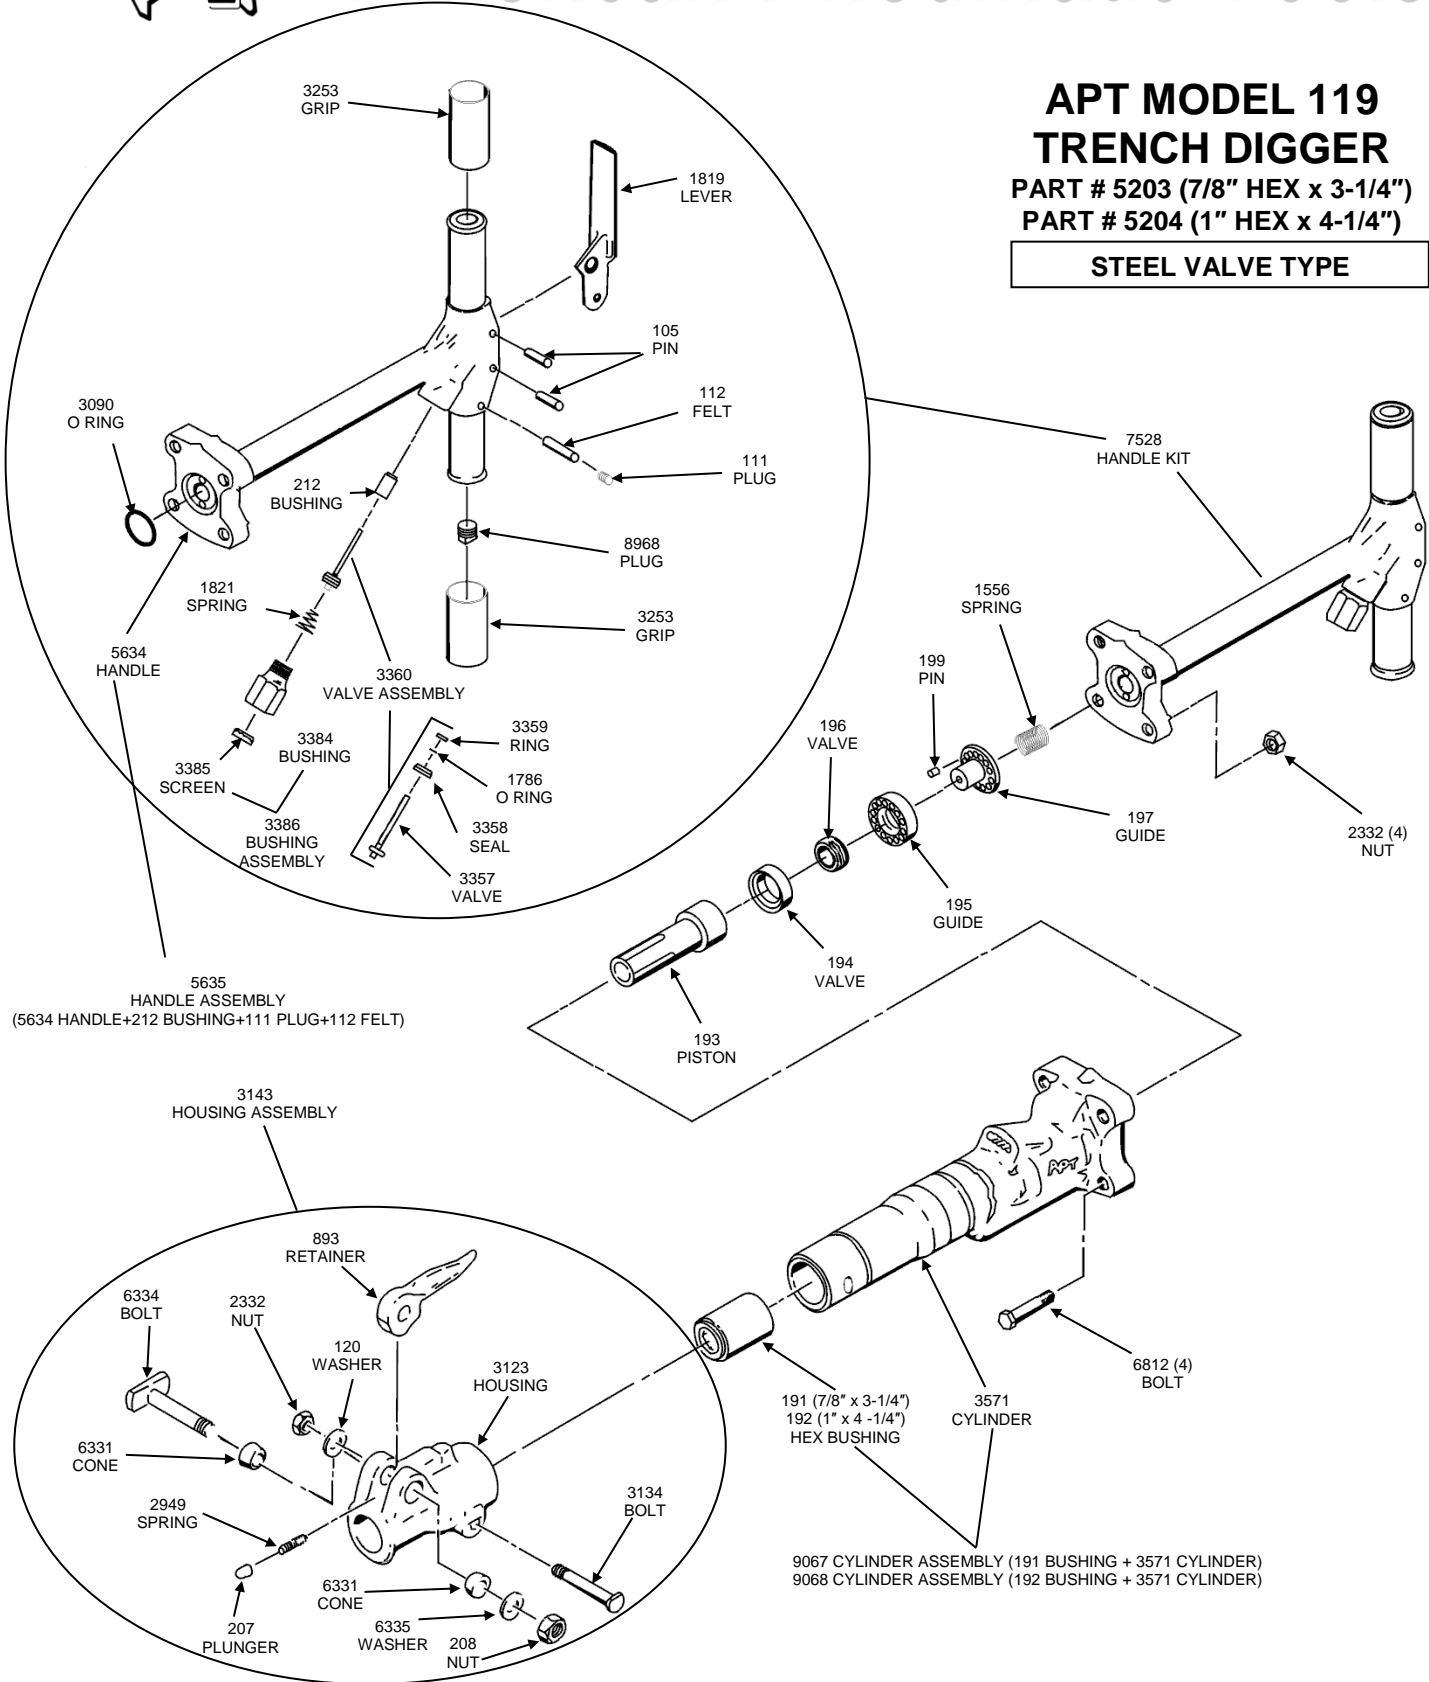

American Pneumatic Tools

APT MODEL 118 CLAY DIGGER

PART # 5201 (7/8" HEX x 3-1/4")
PART # 5202 (1" HEX x 4-1/4")

STEEL VALVE TYPE

For assistance in any sales, technical, maintenance or repair questions, please call APT @
Phone: (800) 532-7402 or (714) 285-2828 • Fax: (800) 715-6502 or (714) 285-2829
1000 S. Grand Ave, Santa Ana, CA 92705

Website: www.apr-tools.com • e-mail: info@apr-tools.com

TDS-1050 Rev B

American Pneumatic Tools

**APT MODEL 119
TRENCH DIGGER**
PART # 5203 (7/8" HEX x 3-1/4")
PART # 5204 (1" HEX x 4-1/4")

STEEL VALVE TYPE

Website: www.apr-tools.com • e-mail: info@apr-tools.com

TDS-1054 Rev B

American Pneumatic Tools

**APT MODEL 118
CLAY DIGGER**
PART # 5201 (7/8" HEX x 3-1/4")
PART # 5202 (1" HEX x 4-1/4")

BALL VALVE TYPE
Patent # 8,276,682 B2

American Pneumatic Tools

**APT MODEL 119
TRENCH DIGGER**
PART # 5203 (7/8" HEX x 3-1/4")
PART # 5204 (1" HEX x 4-1/4")

BALL VALVE TYPE
Patent # 8,276,682 B2

For assistance in any sales, technical, maintenance or repair questions, please call APT @
Phone: (800) 532-7402 or (714) 285-2828 • Fax: (800) 715-6502 or (714) 285-2829
1000 S. Grand Ave, Santa Ana, CA 92705