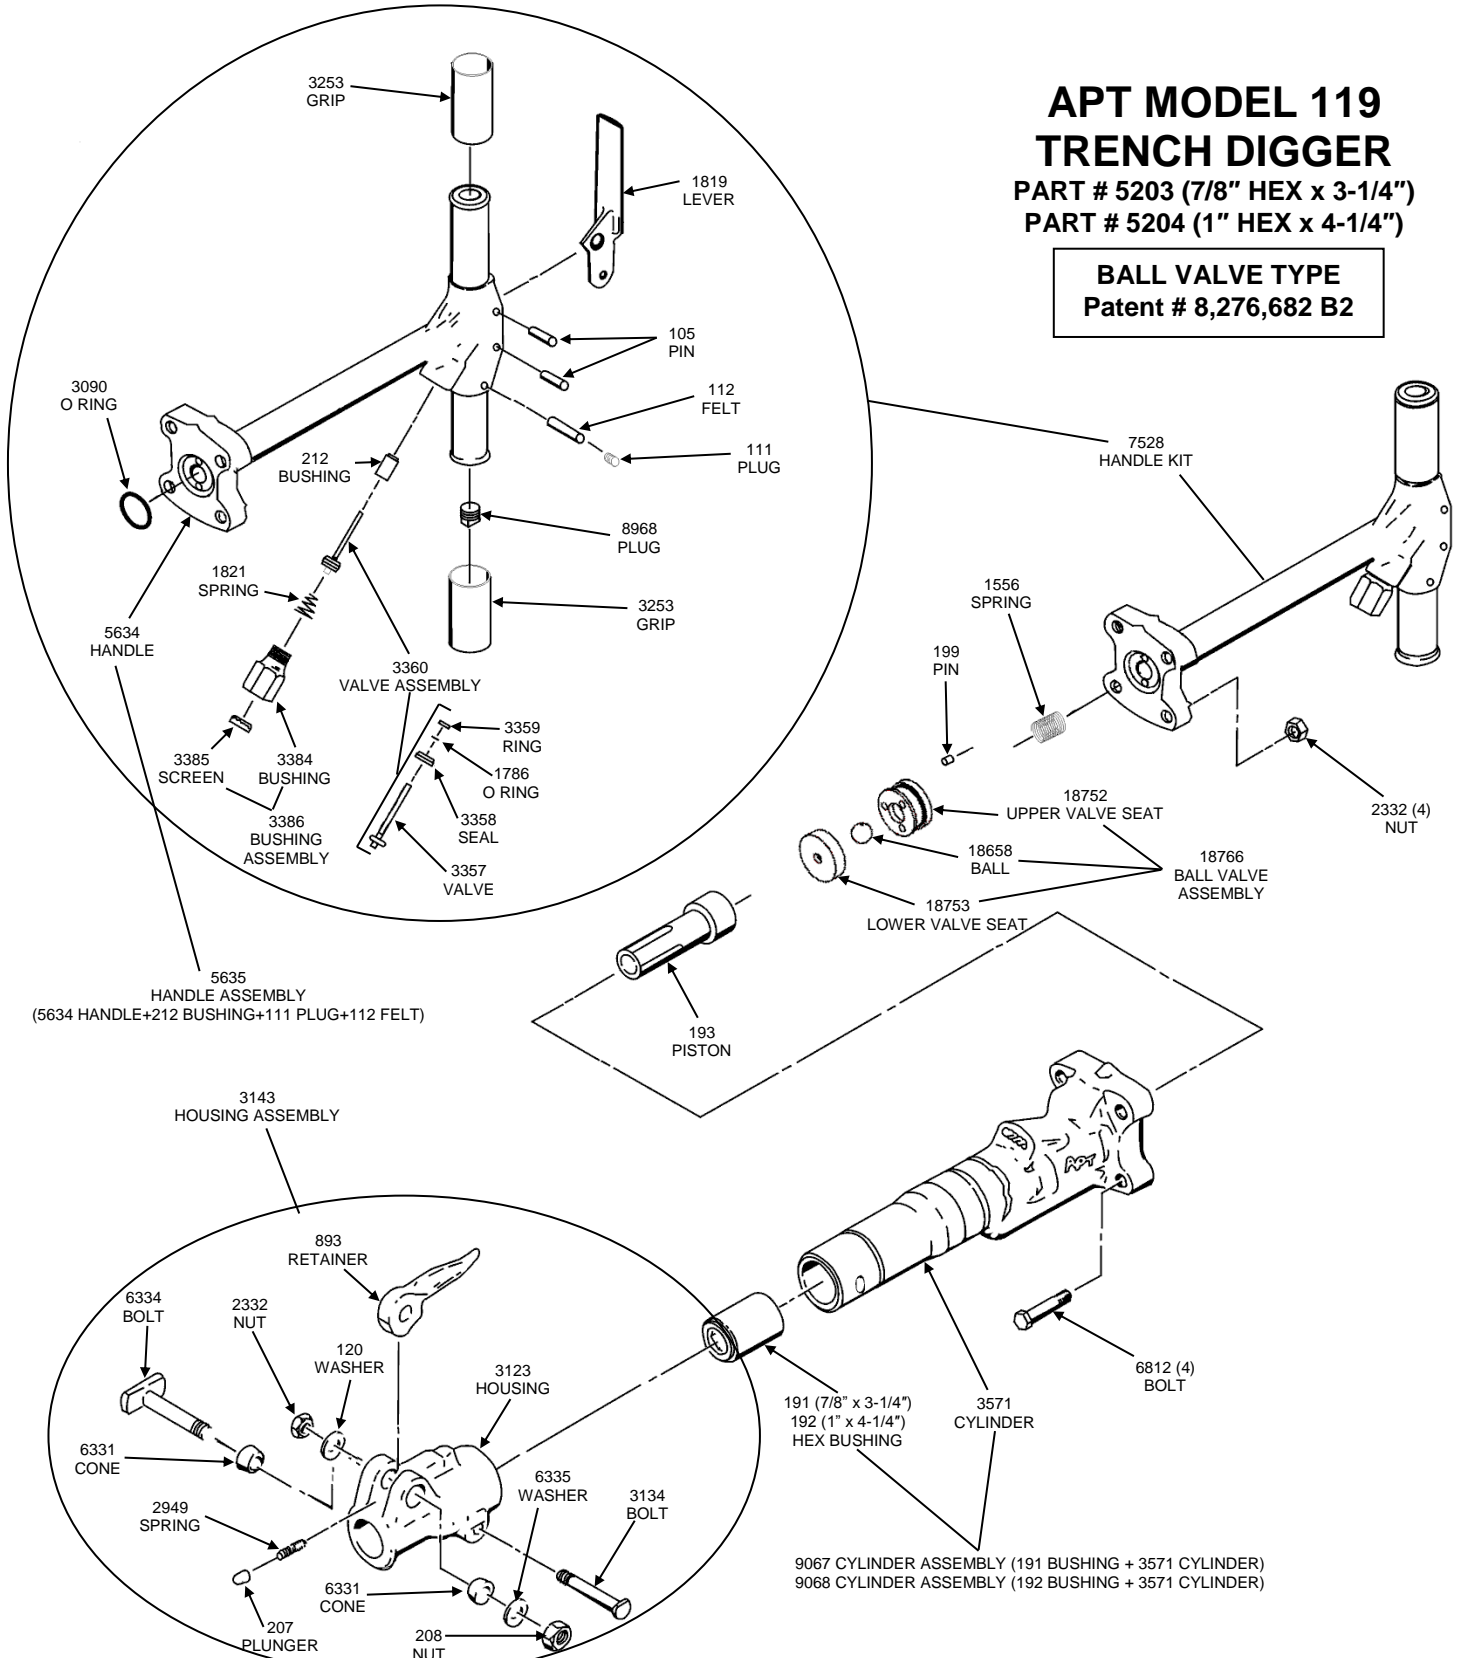

Website: www.apr-tools.com • e-mail: info@apr-tools.com

TDS-1050 Rev B

American Pneumatic Tools

**APT MODEL 119
TRENCH DIGGER**
PART # 5203 (7/8" HEX x 3-1/4")
PART # 5204 (1" HEX x 4-1/4")

STEEL VALVE TYPE

Website: www.apr-tools.com • e-mail: info@apr-tools.com

TDS-1054 Rev B

American Pneumatic Tools

**APT MODEL 118
CLAY DIGGER**
PART # 5201 (7/8" HEX x 3-1/4")
PART # 5202 (1" HEX x 4-1/4")

BALL VALVE TYPE
Patent # 8,276,682 B2

American Pneumatic Tools

**APT MODEL 119
TRENCH DIGGER**
PART # 5203 (7/8" HEX x 3-1/4")
PART # 5204 (1" HEX x 4-1/4")

BALL VALVE TYPE
Patent # 8,276,682 B2

For assistance in any sales, technical, maintenance or repair questions, please call APT @
Phone: (800) 532-7402 or (714) 285-2828 • Fax: (800) 715-6502 or (714) 285-2829
1000 S. Grand Ave, Santa Ana, CA 92705