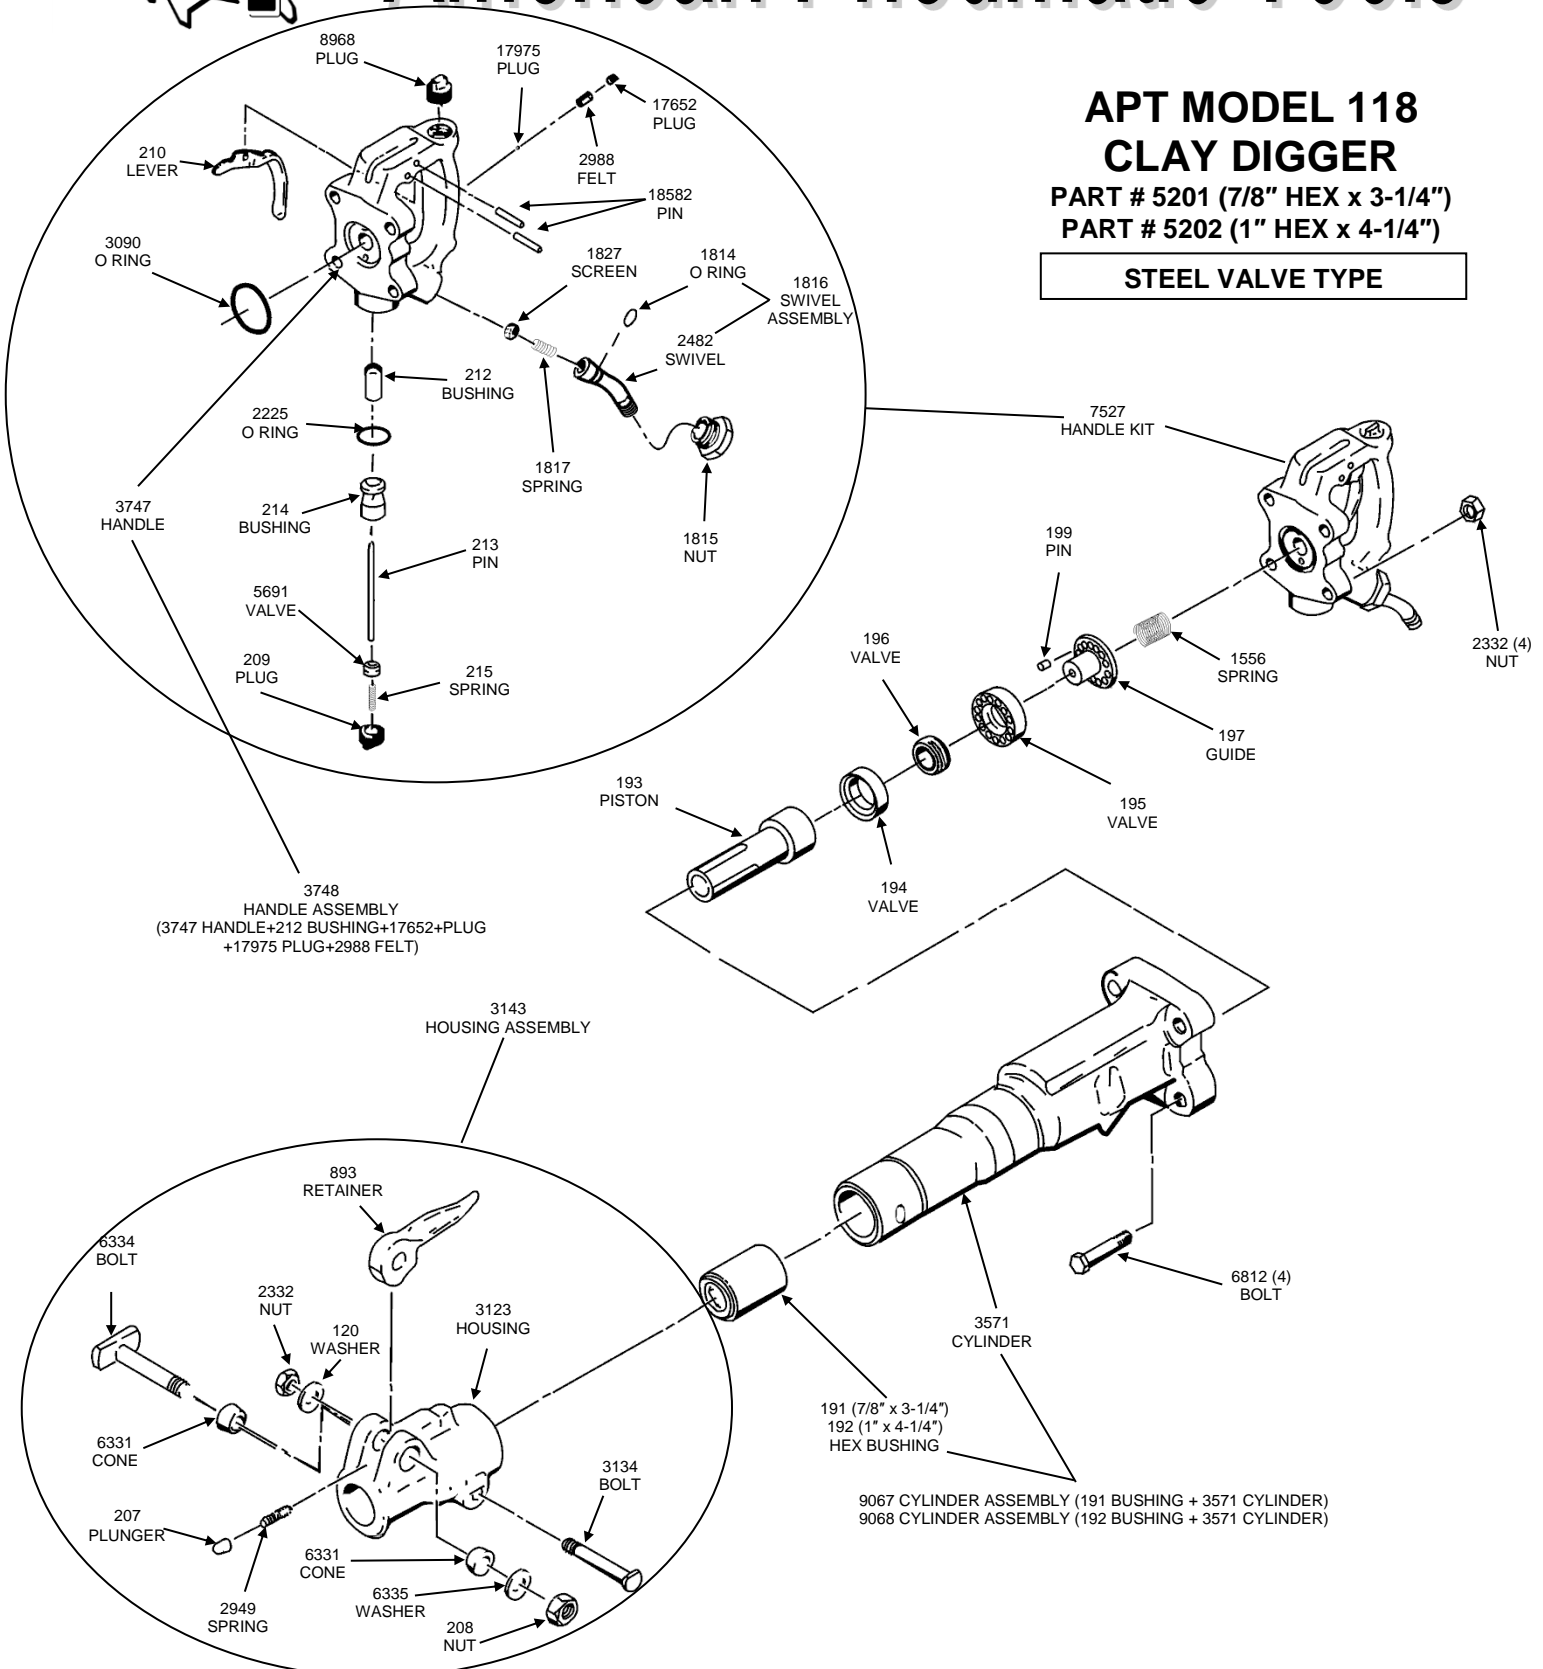

American Pneumatic Tools

APT MODEL 118 CLAY DIGGER

PART # 5201 (7/8" HEX x 3-1/4")
PART # 5202 (1" HEX x 4-1/4")

STEEL VALVE TYPE

For assistance in any sales, technical, maintenance or repair questions, please call APT @
Phone: (800) 532-7402 or (714) 285-2828 • Fax: (800) 715-6502 or (714) 285-2829
1000 S. Grand Ave, Santa Ana, CA 92705

Website: www.apr-tools.com • e-mail: info@apr-tools.com

TDS-1050 Rev B

American Pneumatic Tools

**APT MODEL 119
TRENCH DIGGER**
PART # 5203 (7/8" HEX x 3-1/4")
PART # 5204 (1" HEX x 4-1/4")

STEEL VALVE TYPE

Website: www.apr-tools.com • e-mail: info@apr-tools.com

TDS-1054 Rev B

American Pneumatic Tools

**APT MODEL 118
CLAY DIGGER**
PART # 5201 (7/8" HEX x 3-1/4")
PART # 5202 (1" HEX x 4-1/4")

BALL VALVE TYPE
Patent # 8,276,682 B2

American Pneumatic Tools

**APT MODEL 119
TRENCH DIGGER**
PART # 5203 (7/8" HEX x 3-1/4")
PART # 5204 (1" HEX x 4-1/4")

BALL VALVE TYPE
Patent # 8,276,682 B2

For assistance in any sales, technical, maintenance or repair questions, please call APT @
Phone: (800) 532-7402 or (714) 285-2828 • Fax: (800) 715-6502 or (714) 285-2829
1000 S. Grand Ave, Santa Ana, CA 92705