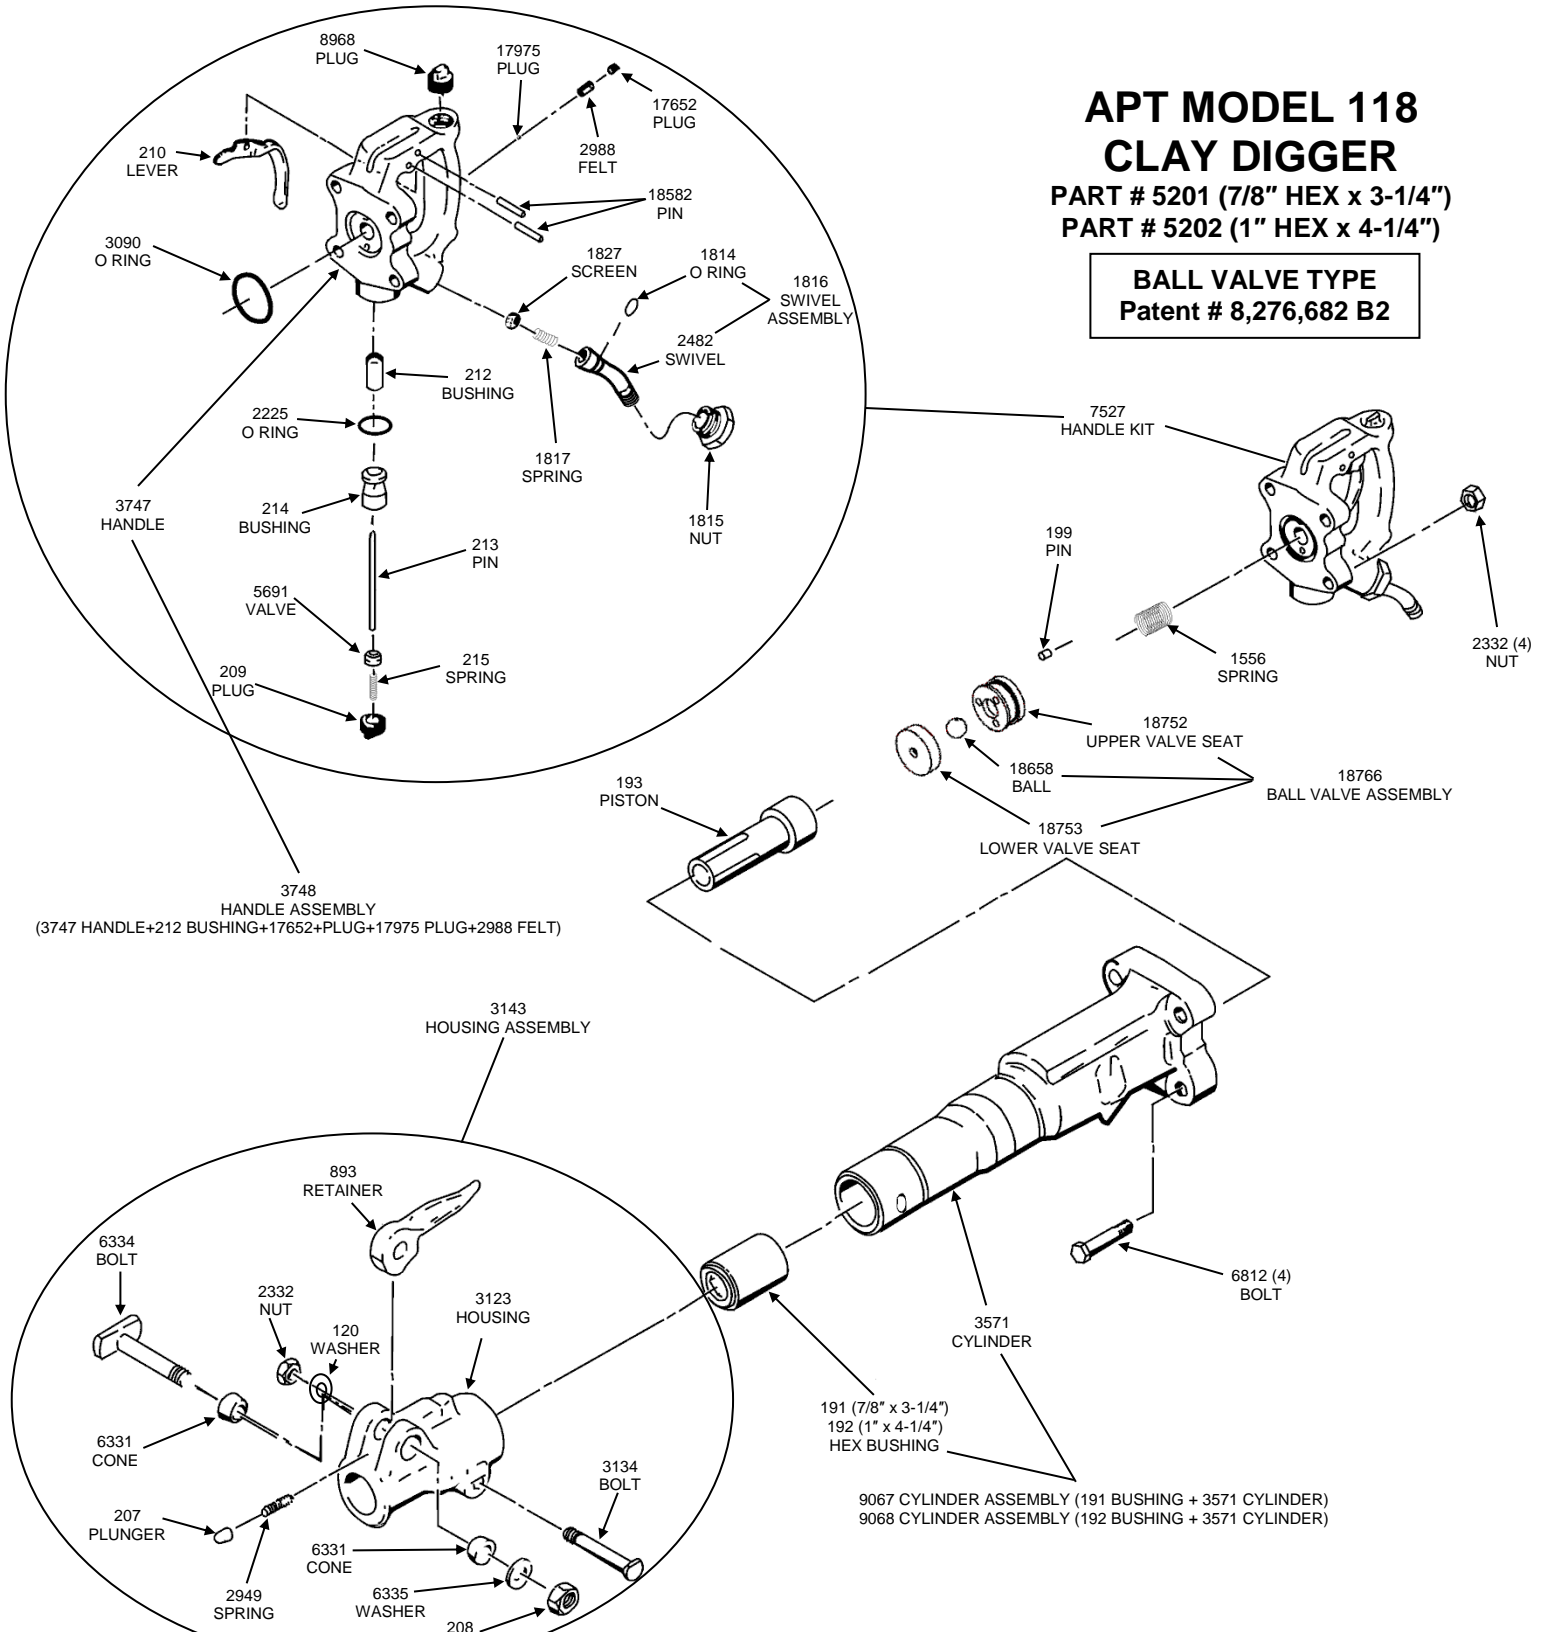

Website: www.apr-tools.com • e-mail: info@apr-tools.com

TDS-1050 Rev B

American Pneumatic Tools

**APT MODEL 119
TRENCH DIGGER**
PART # 5203 (7/8" HEX x 3-1/4")
PART # 5204 (1" HEX x 4-1/4")

STEEL VALVE TYPE

Website: www.apr-tools.com • e-mail: info@apr-tools.com

TDS-1054 Rev B

American Pneumatic Tools

**APT MODEL 118
CLAY DIGGER**
PART # 5201 (7/8" HEX x 3-1/4")
PART # 5202 (1" HEX x 4-1/4")

BALL VALVE TYPE
Patent # 8,276,682 B2

American Pneumatic Tools

**APT MODEL 119
TRENCH DIGGER**
PART # 5203 (7/8" HEX x 3-1/4")
PART # 5204 (1" HEX x 4-1/4")

BALL VALVE TYPE
Patent # 8,276,682 B2

For assistance in any sales, technical, maintenance or repair questions, please call APT @
Phone: (800) 532-7402 or (714) 285-2828 • Fax: (800) 715-6502 or (714) 285-2829
1000 S. Grand Ave, Santa Ana, CA 92705